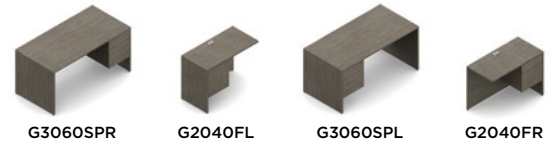

Components Shown

G3060SPR   G2040FL   G3060SPL   G2040FR