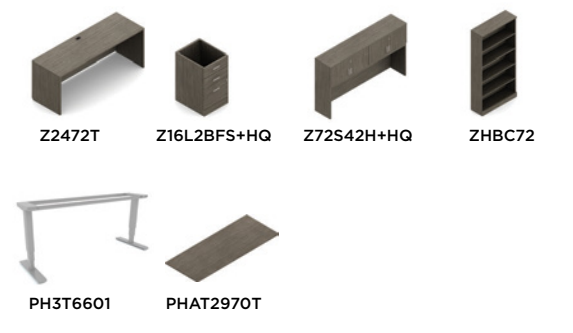

Components Shown

Seating shown Factor 5540-8 with Shadow Frame (SH) (page 6)

Available immediately in the following finish: