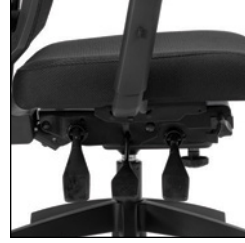

Multi-Function mechanism with seat depth adjustment