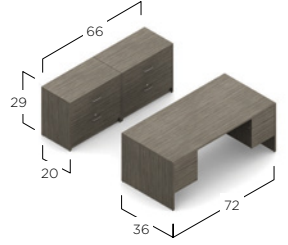

Available immediately
in the following finish:

ACJ Absolute Acajou

Genoa Sample Layouts

LAYOUT GEN501
G3060DP G2066CK
\$1798

LAYOUT GEN505
G3672DP G2066CK
\$2012

LAYOUT GEN506
G3672DP G2036LF (2)
\$2786

LAYOUT GEN507L
G3060SPR G2040FL
\$1323