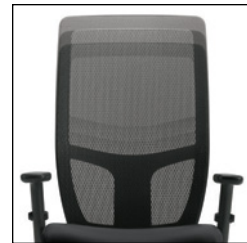

Key Features

Back height adjustment via internal ratchet