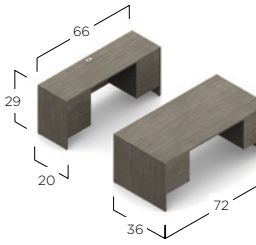

Available immediately
in the following finish:

ACJ Absolute Acajou

Genoa Sample Layouts

LAYOUT GEN501
G3060DP G2066CK
\$1798

LAYOUT GEN505
G3672DP G2066CK
\$2012

LAYOUT GEN506
G3672DP G2036LF (2)
\$2786

LAYOUT GEN507L
G3060SPR G2040FL
\$1323