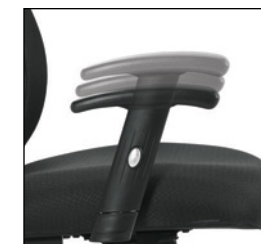

Available only in the following textile:

Black Mesh fabric seat

For specifications and dimensions see pages 156-158.

Key Features

Stylish wing back design

Height adjustable arms with titanium accents

Available only in the following textile: