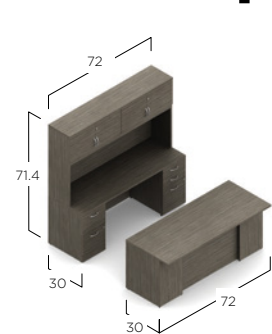

Zira INstock components

Available immediately in the following finish:

Foli Height Adjustable Tables (page 83).

PH3T6601
Height Adjustable Table Base
$973

PH3TLK6601
3rd Leg Kit
$667

PHAT2970T
Table Top
$429

PHAT2958T
Table Top
$391

PHAT2346T
Table Top
$314

Zira Sample Layouts

LAYOUT ZIRA EXEC1
Z3072F23+HQ Z2472T
Z16L2ES+HQ Z16L2BFS+HQ
Z72S42H+HQ ZHBC72 (2)

$5209