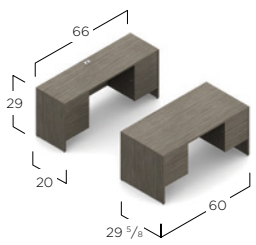

Genoa Sample Layouts

LAYOUT GEN501
G3060DP G2066CK
$1798