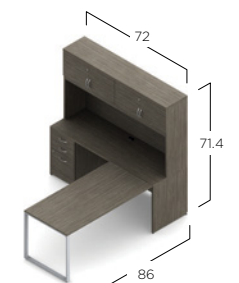

LAYOUT ZIRA MANAGER5A
Z2472T Z16L2BFS+HQ
Z3060MRR Z72S24H+HQ

$3373