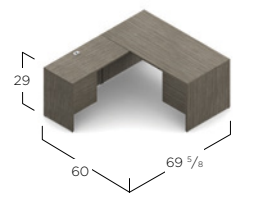

Available immediately
in the following finish:

ACJ Absolute Acajou

Genoa Sample Layouts

LAYOUT GEN501
G3060DP G2066CK
\$1798

LAYOUT GEN505
G3672DP G2066CK
\$2012

LAYOUT GEN506
G3672DP G2036LF (2)
\$2786

LAYOUT GEN507L
G3060SPR G2040FL
\$1323