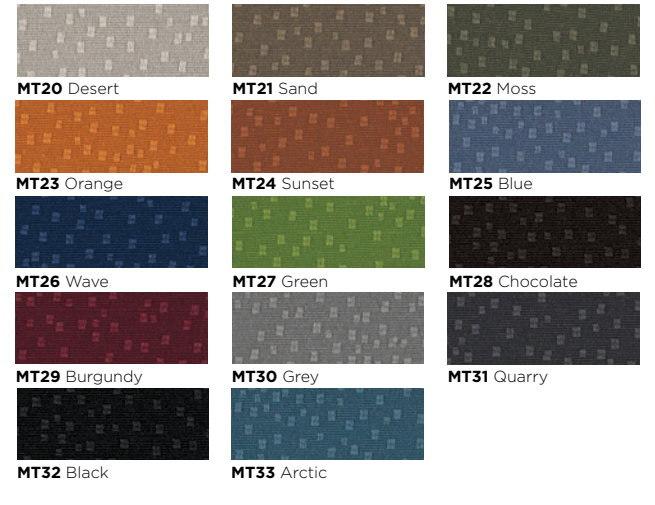

MATCH - Grade 2 100% Recycled Polyester Available on GLOBAL seating only.