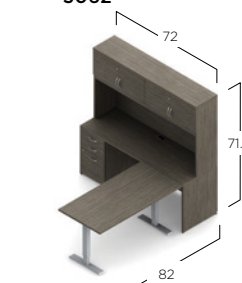

\$3373

LAYOUT ZIRA MANAGER5B*
Z2472T Z16L2BFS+HQ
PHAT2958T PH3T6601
Z72S24H+HQ

\$4043

*Shown with Foli Height Adjustable Tables (page 83).

Genoa

Work with ease and privacy, even in high traffic office environments. Genoa's extended corner island offers users an ergonomically correct Executive suite with ample area for computers of various sizes and shapes, in addition to everyday work materials, while providing an oversized worksurface for conferencing.