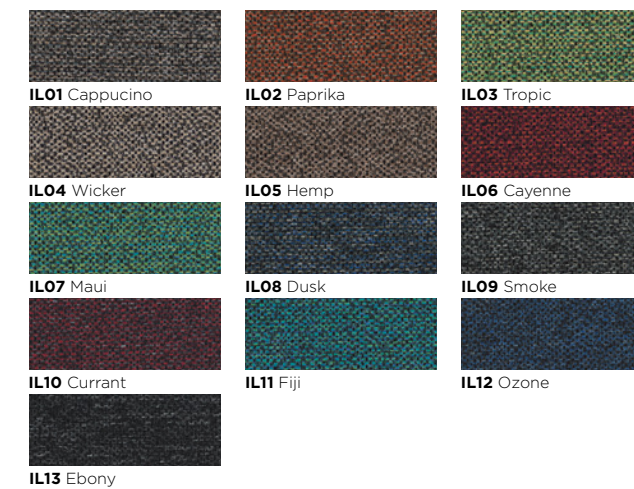

NEW TEXTILE

ILLUSION - Grade 1 100% Virgin Polyester
Available on GLOBAL and Offices to Go seating.