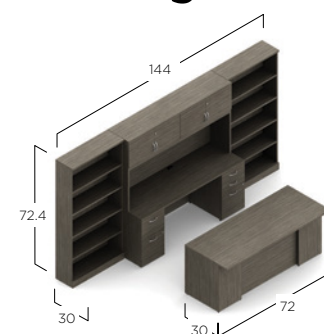

LAYOUT ZIRA EXEC2
Z3072F23+HQ Z2472T
Z16L2ES+HQ Z16L2BFS+HQ
Z72S42H+HQ ZHBC72 (2)

$6935