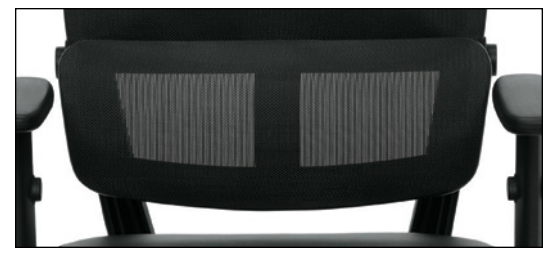

Available immediately in the following textile:

QL10 Black

See pages 172-175 for more information.

For specifications and dimensions see page 161.

OTG12110B
Mesh Back Luxhide Tilter List Price **\$440**

Key Feature