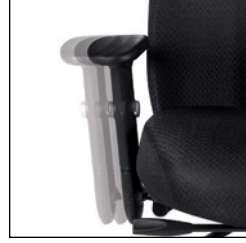

Key Features

Back height adjustment via internal ratchet

Available immediately in the following textile:

QL10 Black

Width and height adjustable arms

See pages 172-175 for more information.

Key Features

Height and depth adjustable lumbar support