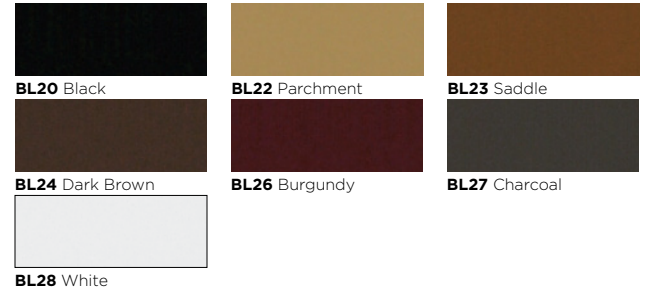

LUXHIDE Luxhide is a bonded leather consisting of 15% leather fibers Available on Offices to Go seating only.