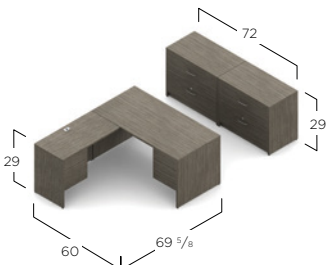

Available immediately
in the following finish:

ACJ Absolute Acajou

Genoa Sample Layouts

LAYOUT GEN501
G3060DP G2066CK
\$1798

LAYOUT GEN505
G3672DP G2066CK
\$2012

LAYOUT GEN506
G3672DP G2036LF (2)
\$2786

LAYOUT GEN507L
G3060SPR G2040FL
\$1323